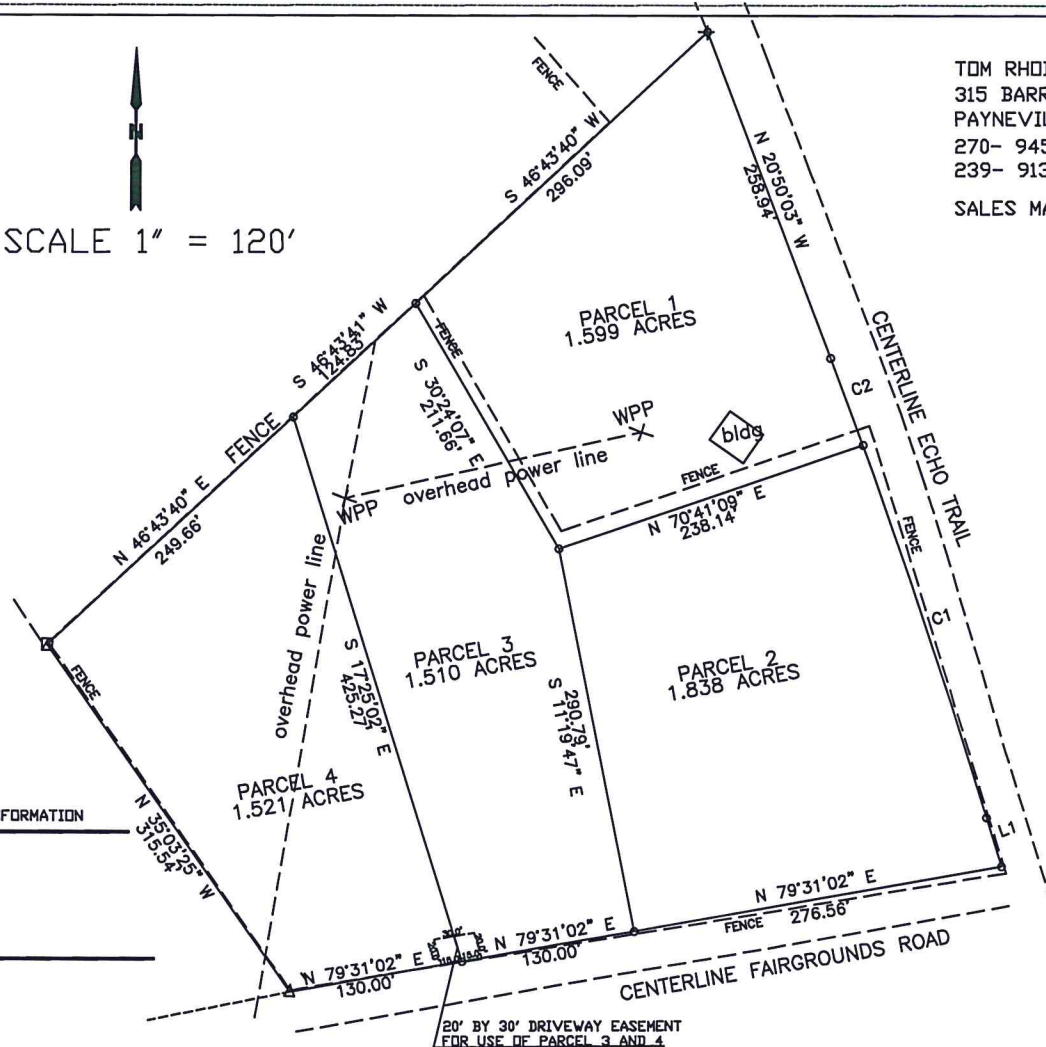

SCALE 1" = 120'

TOM RHODES SURVEYING  
315 BARR GREENWELL RD  
PAYNEVILLE KY  
270- 945 - 1788 CELL  
239- 913 - 9245 CELL  
SALES MAP ONLY

# AUCTION PLAT

NOT A ACTUAL SURVEY  
SEE FINAL RECORD PLAT FOR ALL SURVEY AND OTHER INFORMATION

FOR  
**BARR REALTY & AUCTION CO. INC.**  
HARDINSBURG & BRANDENBURG, KENTUCKY  
(270) 547-2136. (270) 422-2136  
www.barrrealtyauction.com