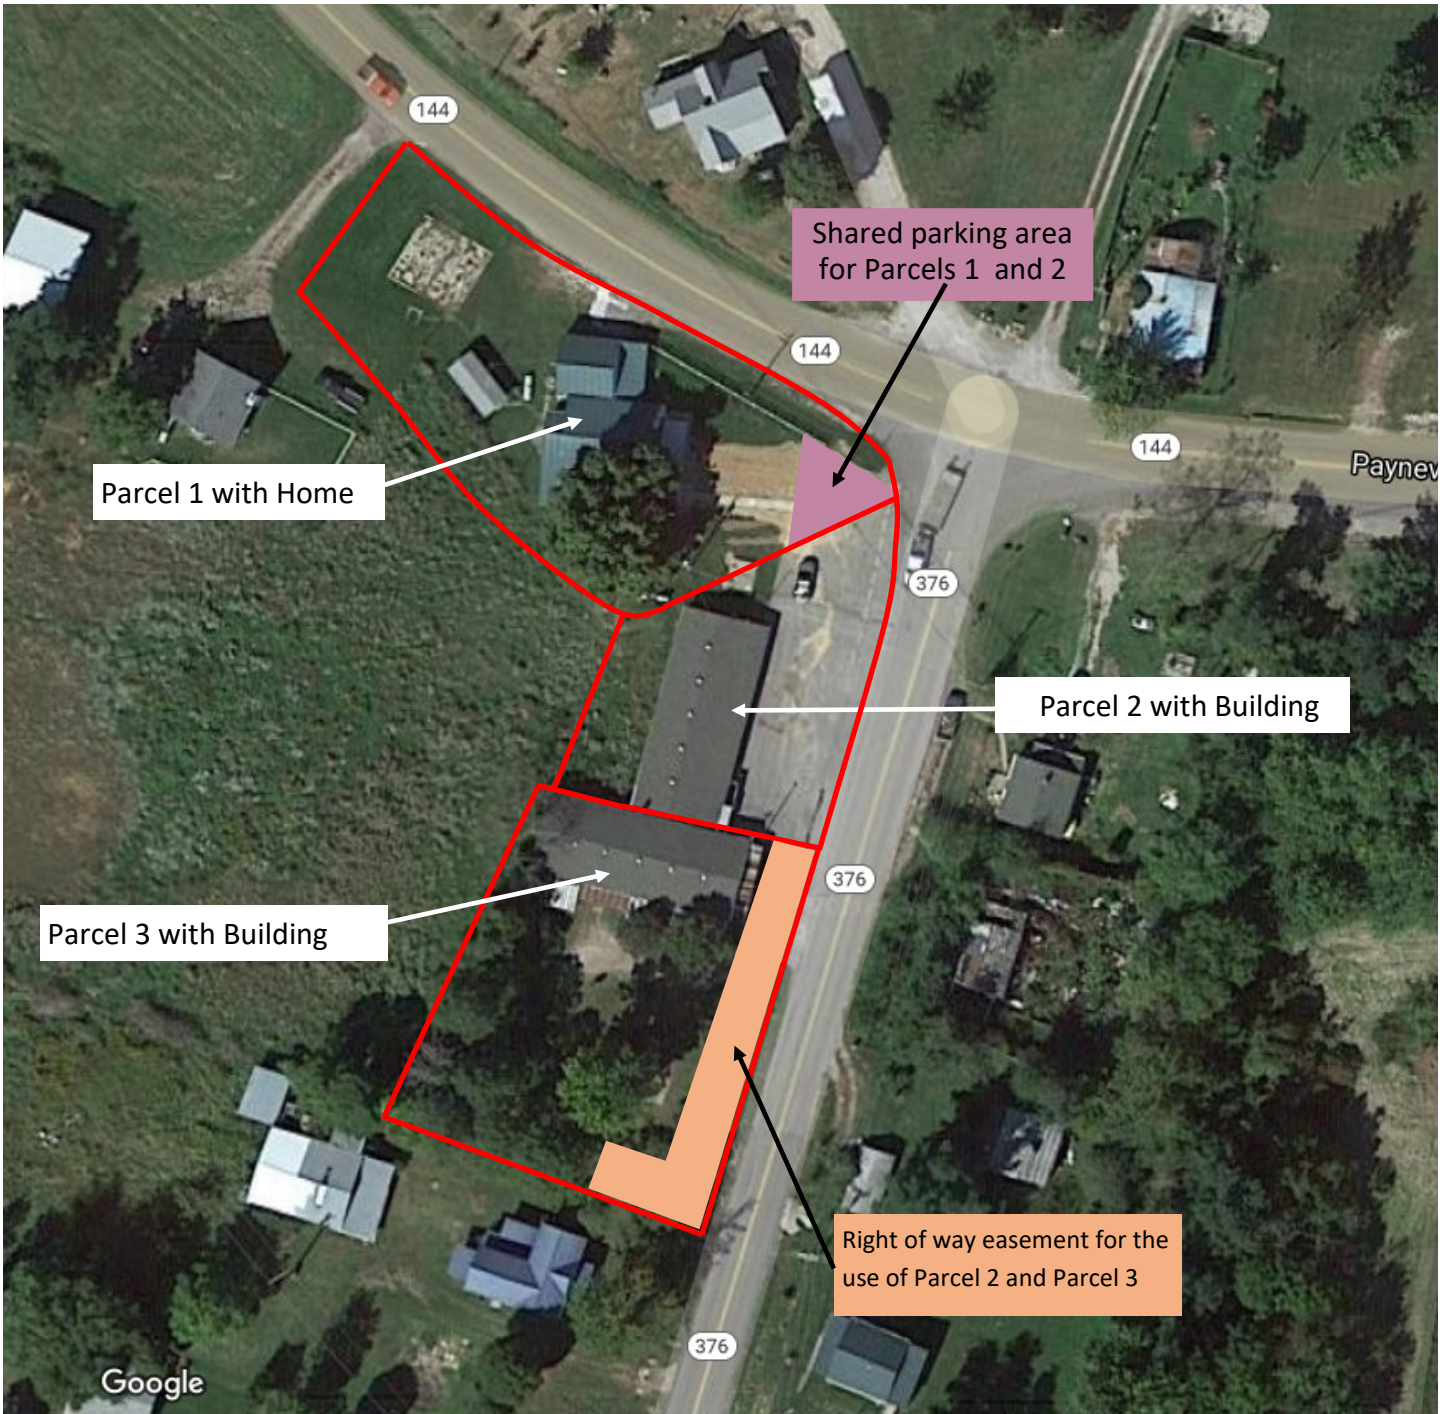

Lorena Hardesty Estate Absolute Online Auction
10 Highway 376 • Payneville, KY 40157
Online Bidding Ends Tuesday, October 13 @ 4:00 PM EDT

Not to scale. Boundary lines are approximate. Subject to change.
Air photo provided by Google Maps.